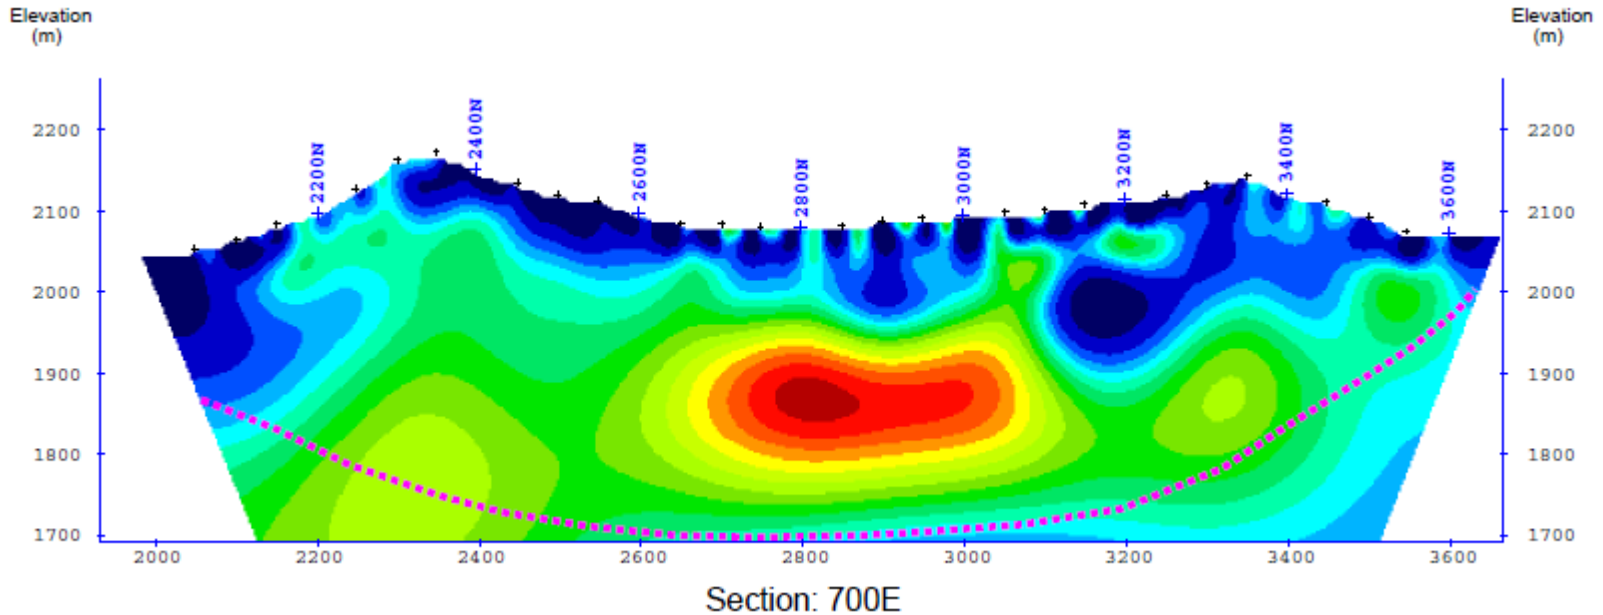

La Buena, Mexico

ms

San Marco Resources

La Buena Project

Julia Zone Grid

Concepción del Oro, Zacatecas, Mexico

2D Inversion Model
of
Interpreted
Chargeability

+ Survey Stations

◆◆◆ Depth of Investigation